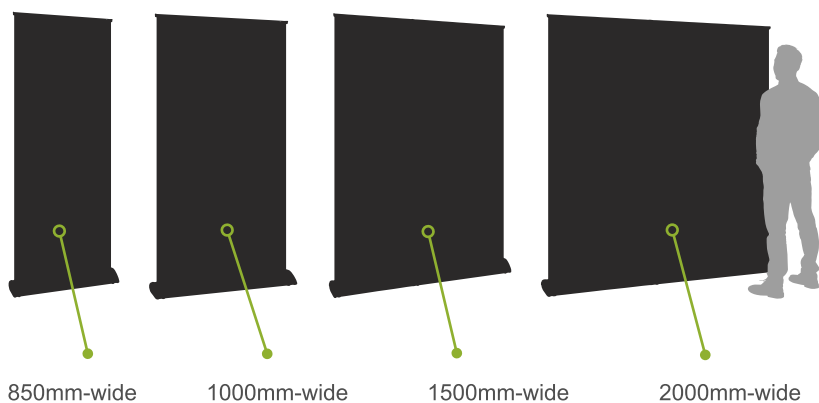

PREMIUM roller banner

Premium unit with wide versions available

- Bespoke-printed graphic printed on 400gsm anti-curl, anti-scuff, anti-glare SoFlat
- Heavy-duty bungee pole and socket base
- Large internal graphic housing
- Adjustable feet underneath base for uneven floors
- Snap-clip top rail
- Includes premium padded carry bag

Available sizes

Your choice of
template / artwork

Specification

Unit size	850 wide	1000 wide	1500 wide	2000 wide
Overall Width	870mm	1020mm	1520mm	2020mm
Overall Height	2200mm	2200mm	2200mm	2200mm
Graphic Width	850mm	1000mm	1500mm	2000mm
Graphic Height	2150mm	2150mm	2150mm	2150mm
Visible Graphic Width	850mm	1000mm	1500mm	2150mm
Visible Graphic Height	2000mm	2000mm	2000mm	2000mm
Weight	5.5kg	6kg	9kg	12kg
Warranty	12 months	12 months	12 months	12 months